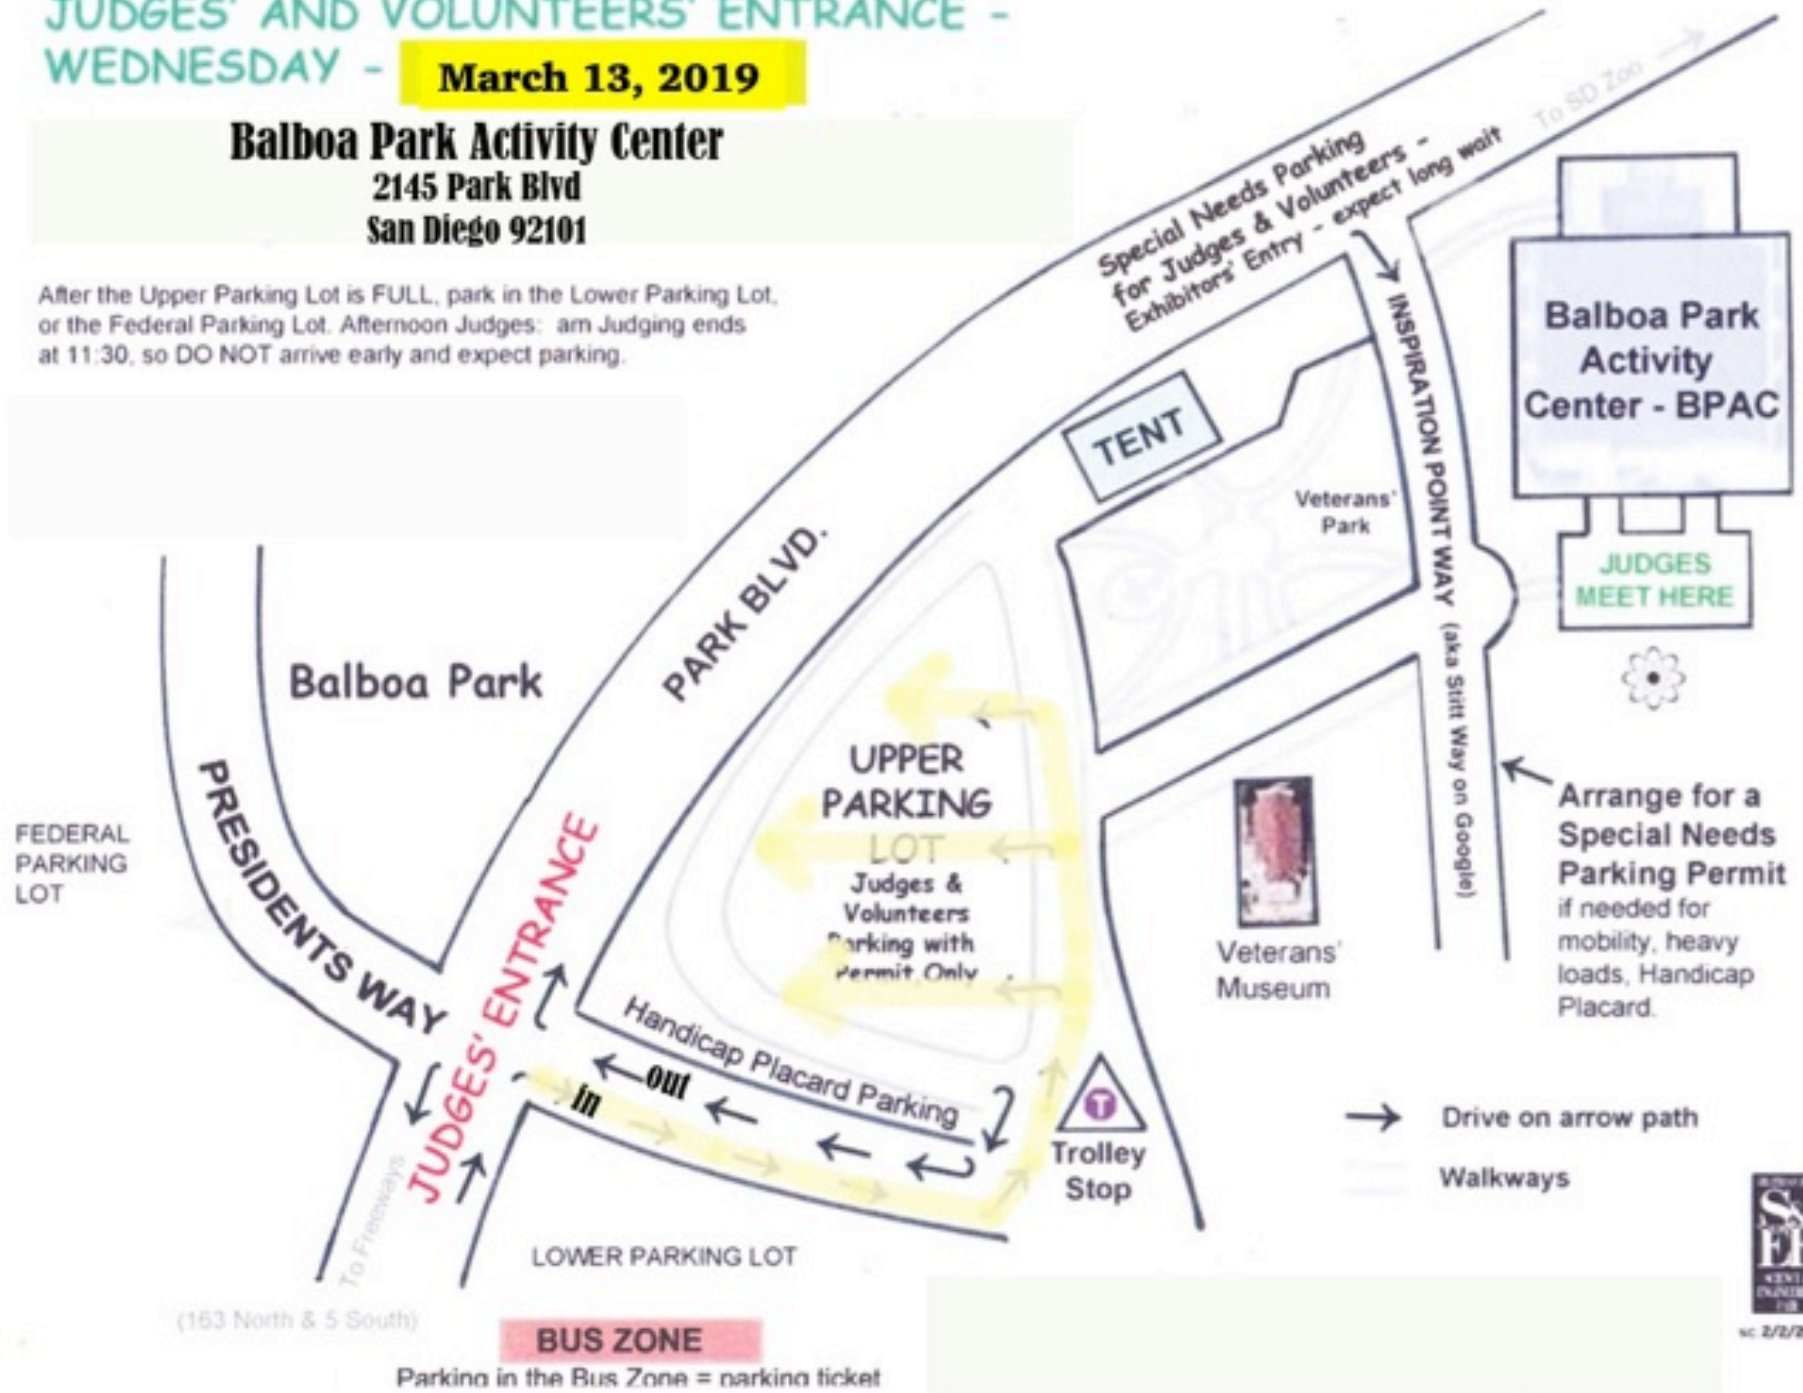

JUDGES' AND VOLUNTEERS' ENTRANCE - WEDNESDAY - **March 13, 2019**

Balboa Park Activity Center
2145 Park Blvd
San Diego 92101

After the Upper Parking Lot is FULL, park in the Lower Parking Lot, or the Federal Parking Lot. Afternoon Judges: am Judging ends at 11:30, so DO NOT arrive early and expect parking.

(163 North & 5 South)

BUS ZONE

Parking in the Bus Zone = parking ticket

© 2/2/2015