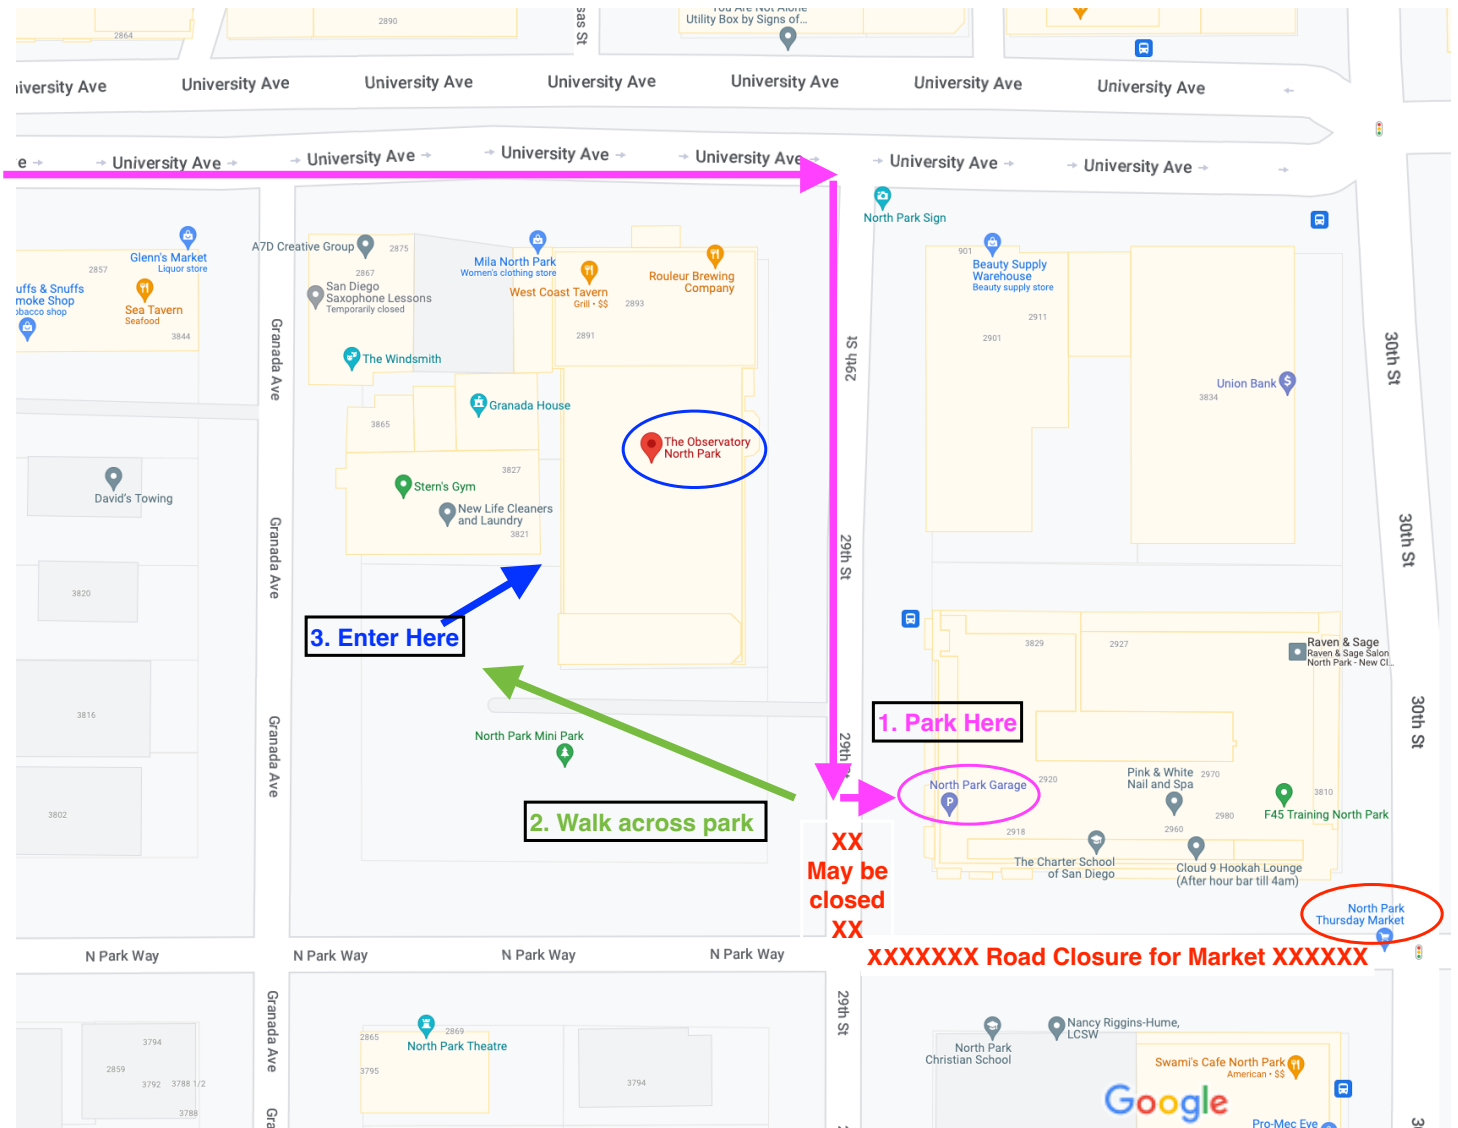

The Observatory North Park

North Park Garage: 3829 29th St, San Diego, CA 92104. Approach on eastbound University Ave, then right onto 29th St (N Park Way is closed for Thursday Market)

Map data ©2023 Google 20 ft